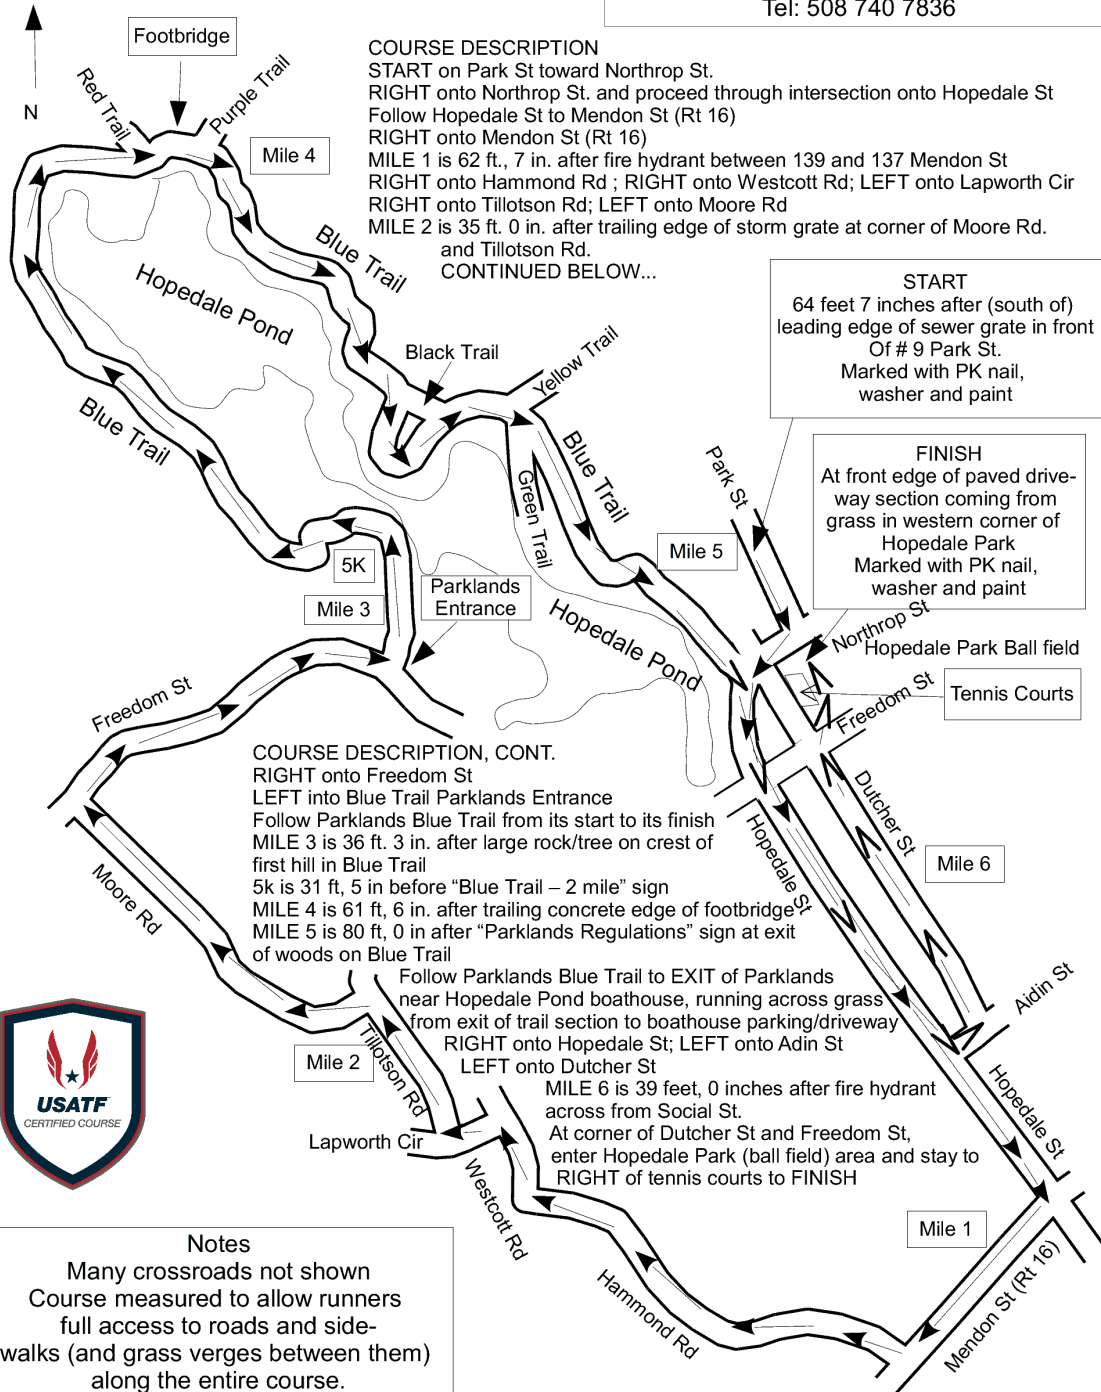

# Larry Olsen Classic 10k Hopedale, MA

Measured on July 8, 2017 by Mark Capparella  
Tri-Valley Front Runners (TVFR)  
E-mail: mark\_capparella@waters.com  
Tel: 508 740 7836

**USATF Certification #MA17027JK**  
**Effective 8/2/2017 - 12/31/2027**  
**Drop 0.80 m/Km, Separation 1.70%**